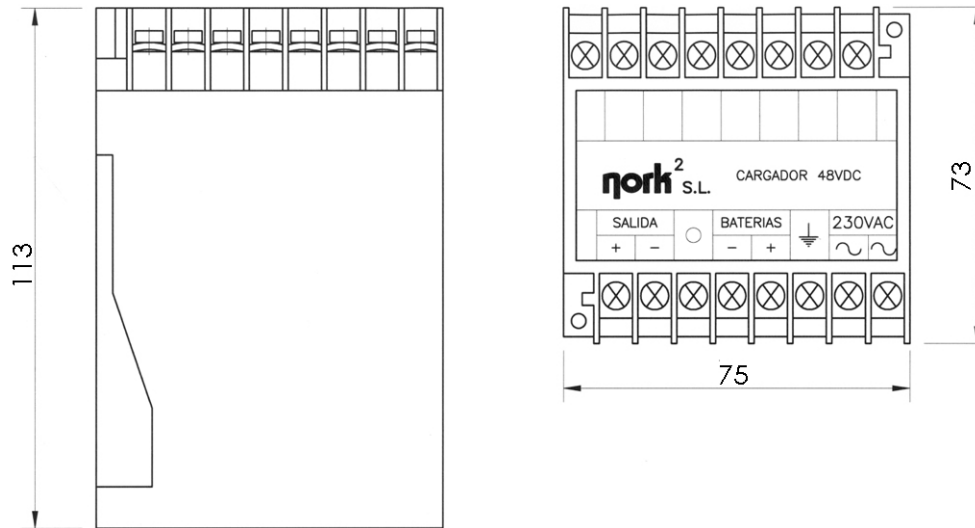

50

TS35 GUIDES
EN50022

2x SW12 7AH

Charging curve:

48VDC CHARGER BATTERY CHARGER

Battery Charger.48VDC

POWER SUPPLY

FIXING