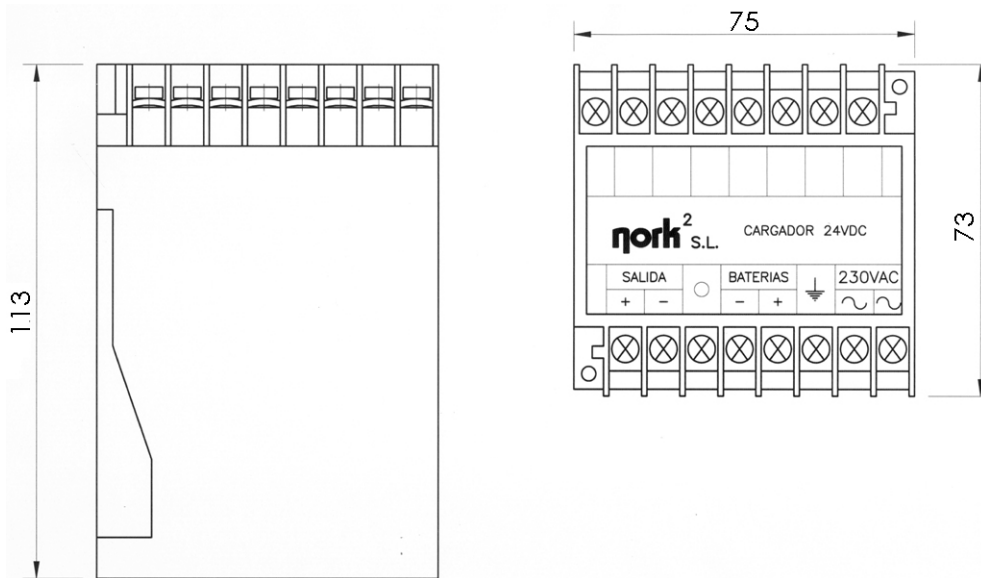

24VDC CHARGER **BATTERY CHARGER**