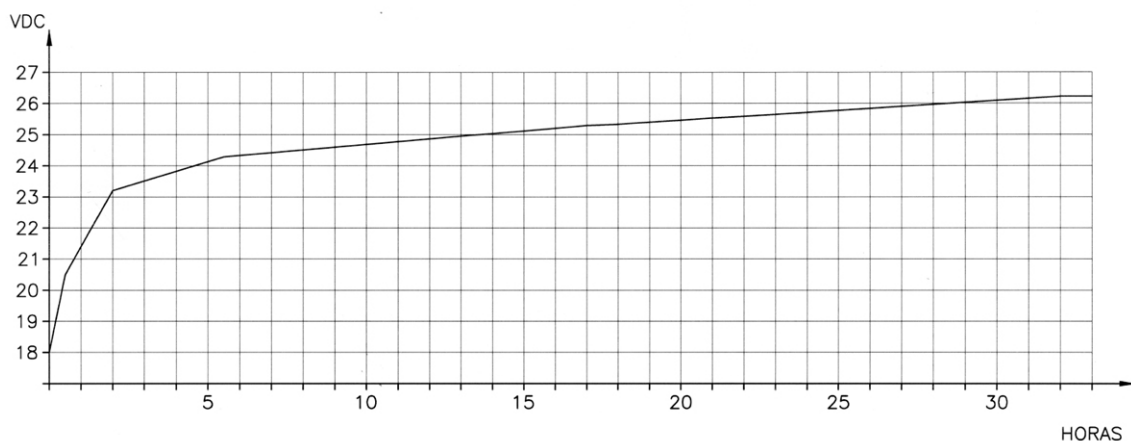

50

TS35 GUIDES
EN50022

2x SW12 7AH

Charging curve:

48VDC CHARGER BATTERY CHARGER

Battery Charger.48VDC

POWER SUPPLY

FIXING